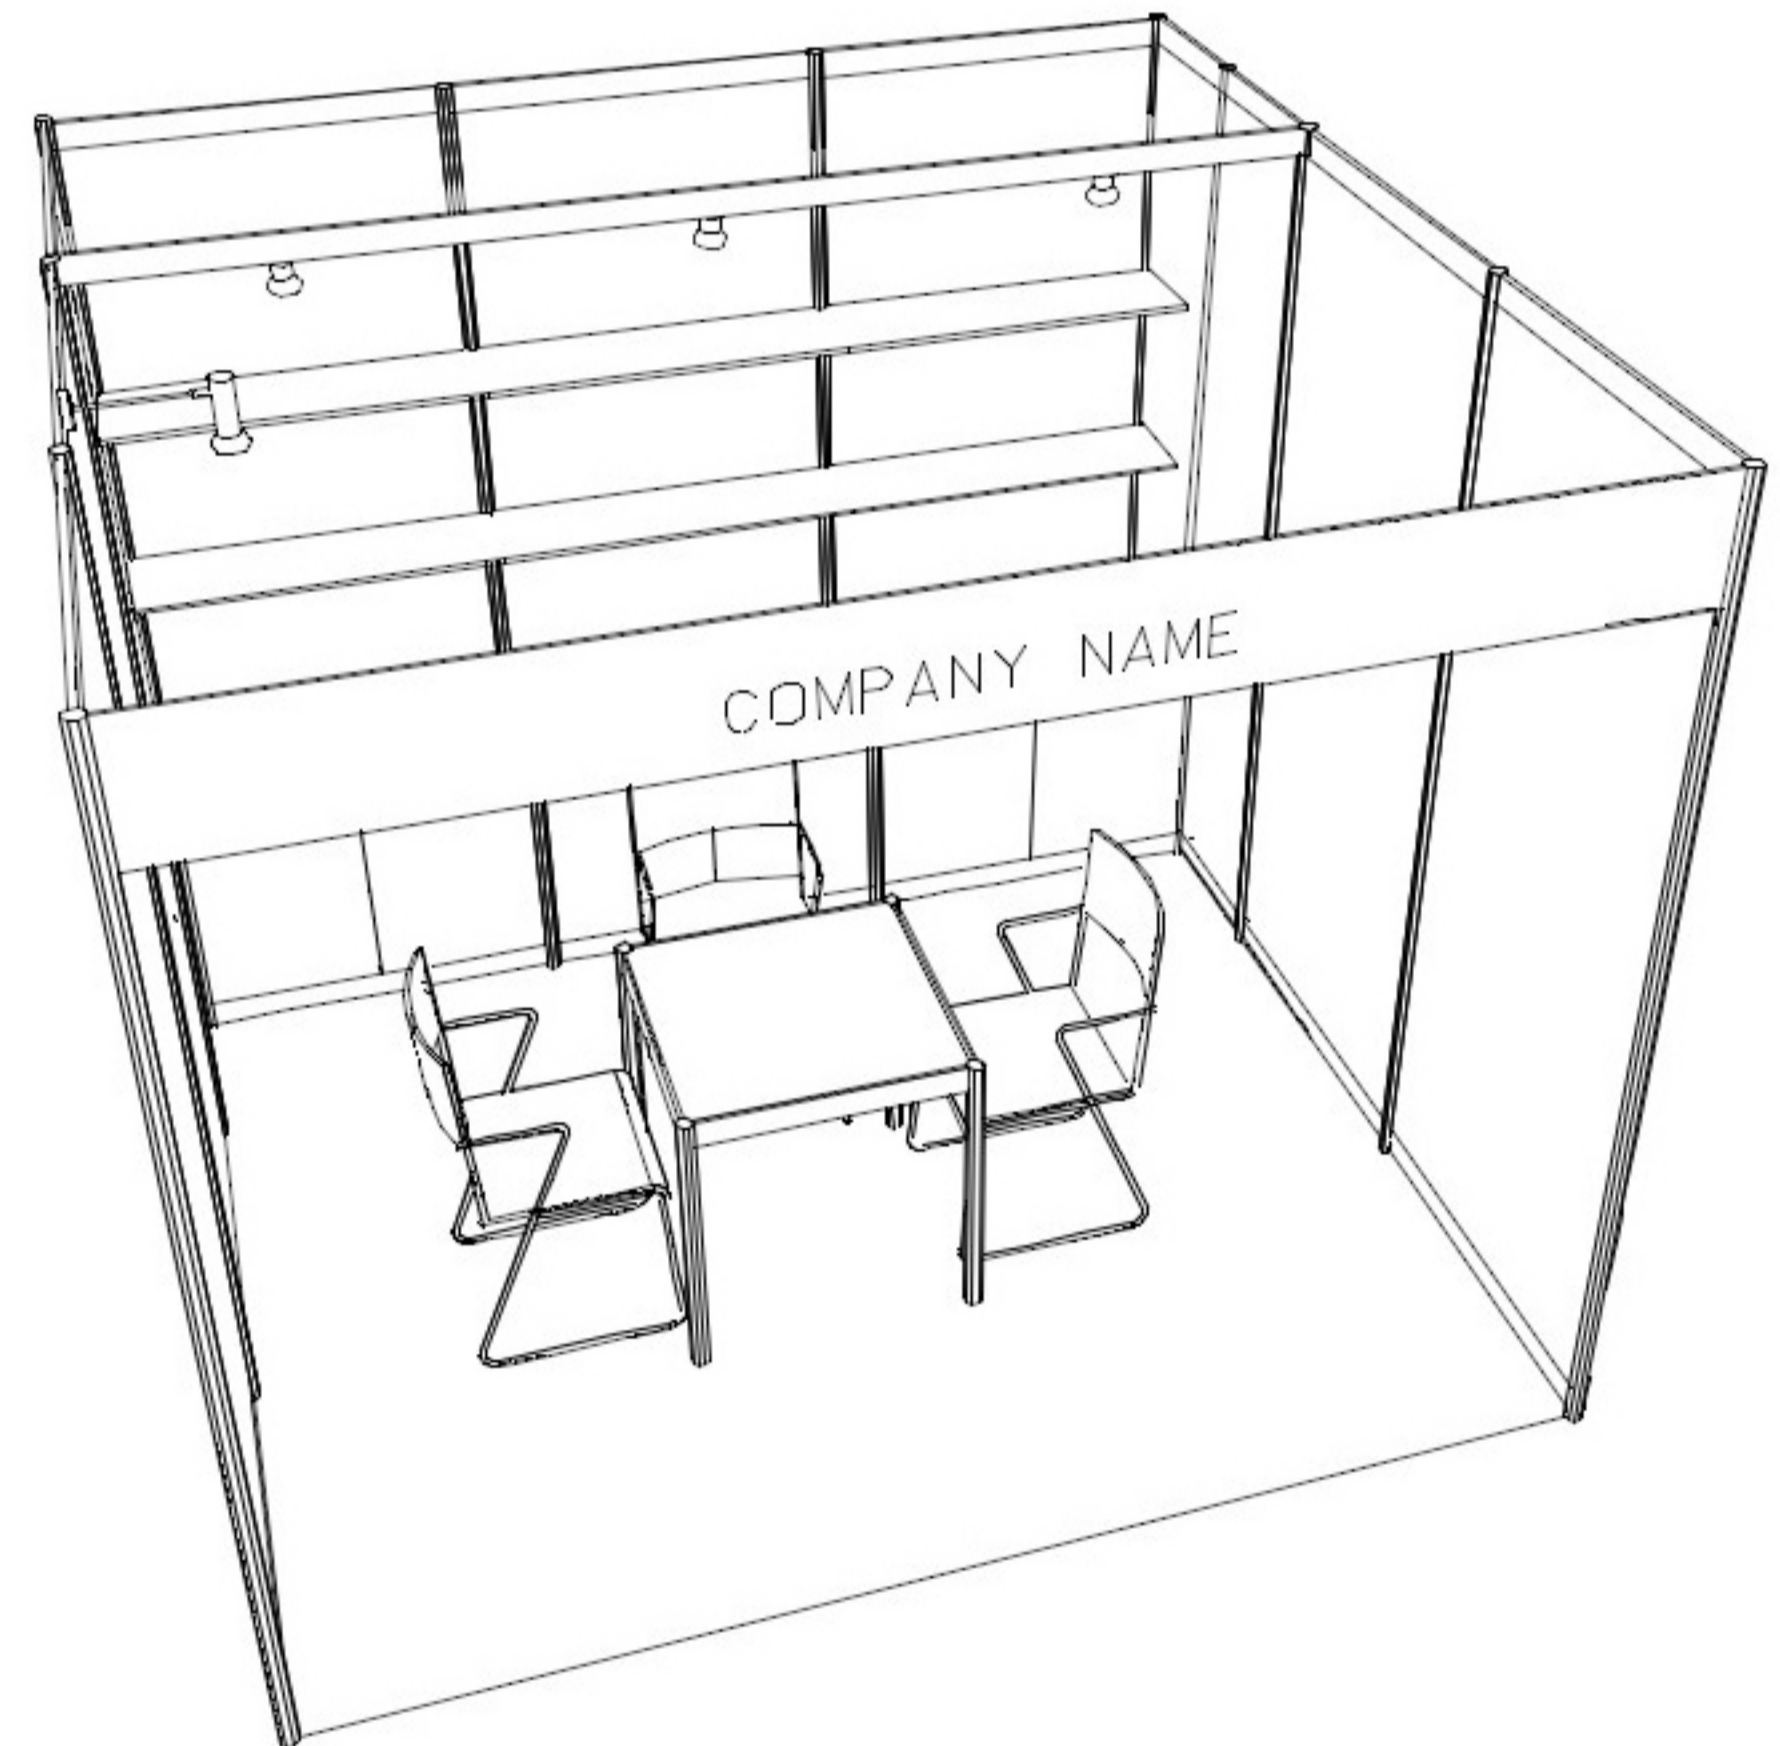

**International Conference & Exhibition of
the Modernization of Chinese Medicine & Health Products**
國際現代化中醫藥及健康產品展覽會暨會議

3M x 3M Standard Booth

三米乘三米標準攤位

PLAN
平面圖

PERSPECTIVE
透視圖

ELEVATION
正面圖

BOOTH SPECIFICATIONS			QTY.
1		1000W x 500D x 750H CABINET 儲物櫃	3
2		3000W x 300D WOODEN DISPLAY SHELF 陳列架	2
3		700W x 700D x 750H MEETING TABLE 正方檯	1
4		BLACK LEATHER CHAIR 椅子	3
5		23W ENERGY SAVING LAMP SPOTLIGHT (YELLOW LIGHT) 23瓦特慳電燈膽短臂射燈 (黃光)	3
6		23W ENERGY SAVING LAMP LONG ARMED SPOTLIGHT (YELLOW LIGHT) 23瓦特慳電燈膽長臂射燈 (黃光)	1
7		CEILING BEAM 天花橫樑	3M
8		RUBBISH BIN & CARPET (9sqm.) 垃圾桶 & 地毯	