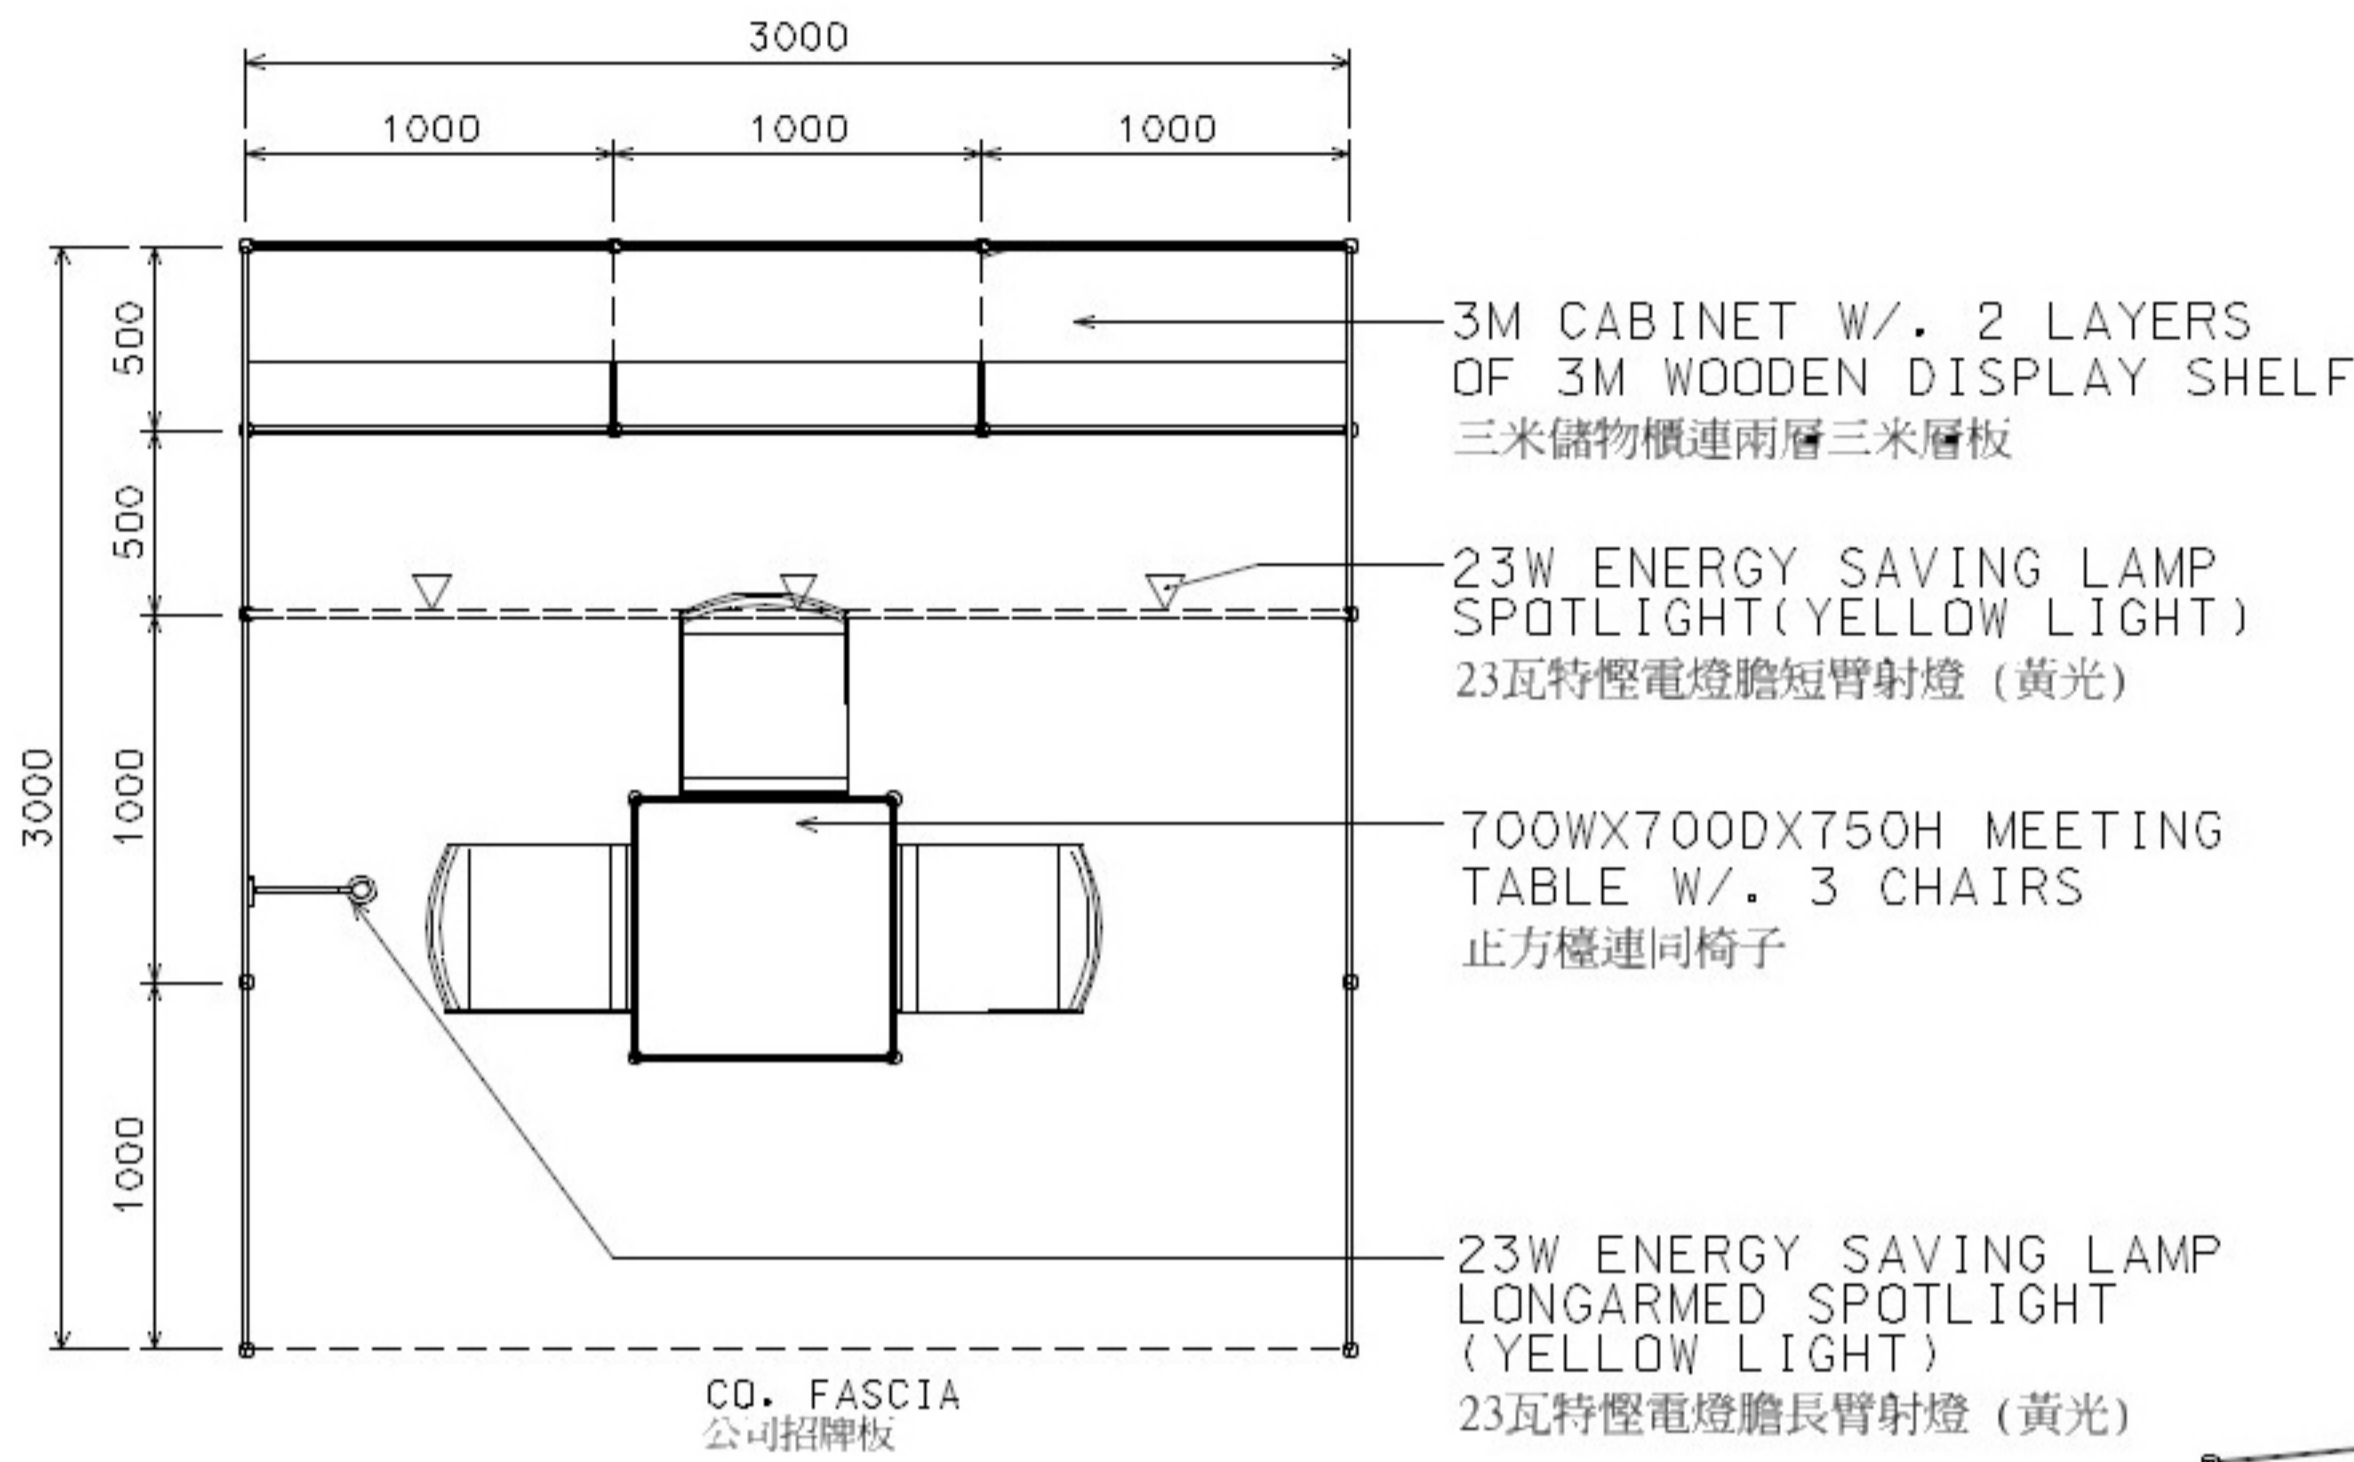

**International Conference & Exhibition of
the Modernization of Chinese Medicine & Health Products**
國際現代化中醫藥及健康產品展覽會暨會議

3M x 3M Standard Booth

三米乘三米標準攤位

PLAN
平面圖

PERSPECTIVE
透視圖

ELEVATION
正面圖

BOOTH SPECIFICATIONS			QTY.
1		1000W x 500D x 750H CABINET 儲物櫃	3
2		3000W x 300D WOODEN DISPLAY SHELF 陳列架	2
3		700W x 700D x 750H MEETING TABLE 正方檯	1
4		BLACK LEATHER CHAIR 椅子	3
5		23W ENERGY SAVING LAMP SPOTLIGHT (YELLOW LIGHT) 23瓦特慳電燈膽短臂射燈 (黃光)	3
6		23W ENERGY SAVING LAMP LONG ARMED SPOTLIGHT (YELLOW LIGHT) 23瓦特慳電燈膽長臂射燈 (黃光)	1
7		CEILING BEAM 天花橫樑	3M
8		RUBBISH BIN & CARPET (9sqm.) 垃圾桶 & 地毯	